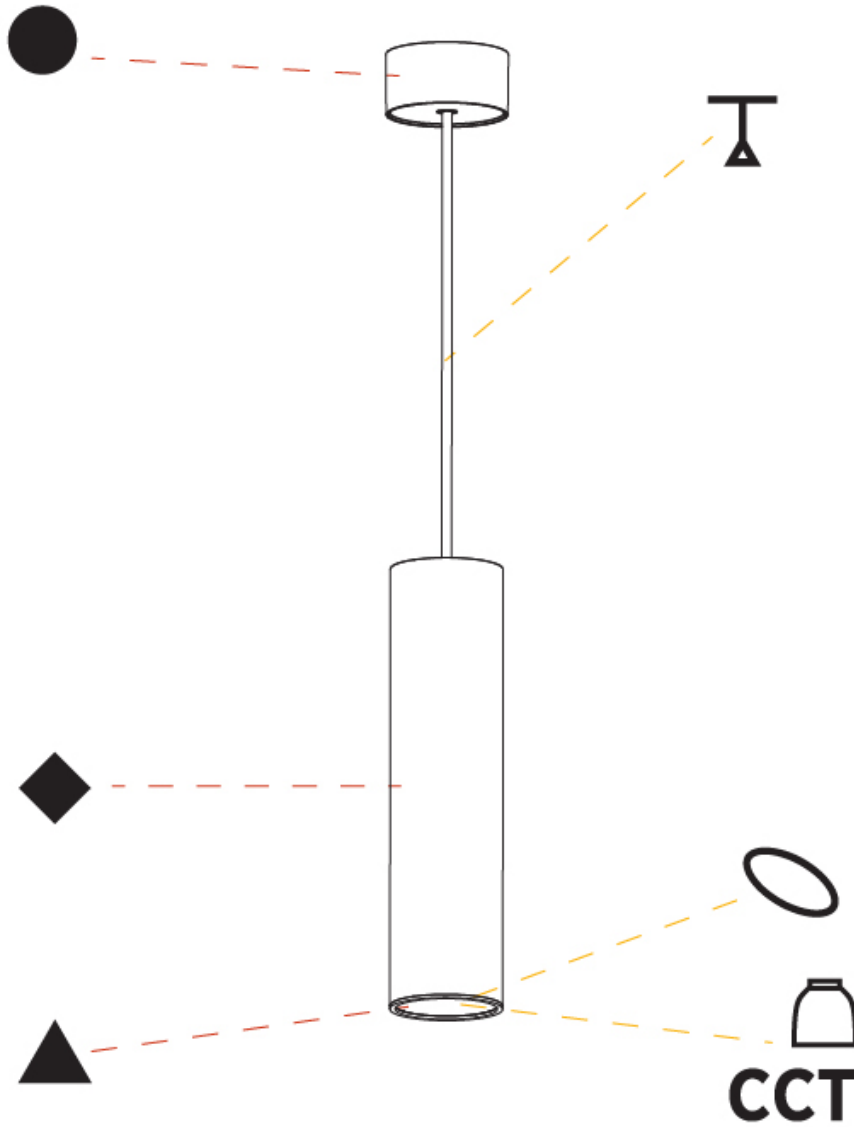

HANGOVER MONOPOINT SURFACE CANOPY SUSPENSION

A300166-

PROJECT
TYPE
SPECIFIER
QUANTITY
DATE